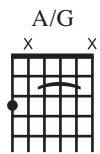

Oo Oo Oo

VERSES

Chords: D, G/D, D, A/D, G/D, G, A

Melody (a tempo)

1. I dream of a morn-ing in _____ bright _____ with _____ sun - shine. And
2. I dream of a win-ter's night, _____ fair and calm, streets are dark, but all are home, and
3. I dream of a night when all _____ slum - ber safe, _____ warm and fed, and
4. I dream of a morn-ing when all _____ are dry, wiped a - way from sor-row's eyes, and

Chords: D, G/D, D, A/D, G/D, Em7, A

1. here in the heart of this _____ ver - y _____ land, God's de-light, _____ hand in hand,
2. wear-y, but thank-ful, for an - oth - er _____ day: _____ chance to work, _____ love and pray.
3. rise to a day of pos - si - bil - i - ty _____ each one loved, _____ each one free.
4. all of the lone - ly and all _____ the _____ pod _____ dance and sing and weep no more.

**Optional Solo/Cantor ad lib.*

peace. Oh, let us pray, let us pray for

Oh, let us work, oh, let us pray, oh, let us live for peace.

D D/G Bm G A D

Oo Oo

*Soloist or Cantor may sing or speak invocations over harmony.