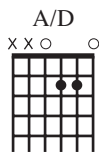

Oo Oo Oo

VERSES

Chords: D, G/D, D, A/D, G/D, G, A

Melody (a tempo)

1. I dream of a morn-ing in _____ bright _____ with _____ sun - shine. And
2. I dream of a win-ter's night, _____ fair and calm, streets are dark, but all are home, and
3. I dream of a night when all _____ slum - ber safe, _____ warm and fed, and
4. I dream of a morn-ing when all _____ are dry, wiped a - way from sor-row's eyes, and

Chords: D, G/D, D, A/D, G/D, Em7, A

1. here in the heart of this _____ ver - y _____ land, God's de-light, _____ hand in hand,
2. wear-y, but thank-ful, for an - oth - er _____ day: _____ chance to work, _____ love and pray.
3. rise to a day of pos - si - bil - i - ty _____ each one loved, _____ each one free.
4. all of the lone - ly and all _____ the _____ pod _____ dance and sing and weep no more.

**Optional Solo/Cantor ad lib.*

peace. Oh, let us pray, let us pray for

Oh, let us work, oh, let us pray, oh, let us live for peace.

D D/G Bm G A D

Oo Oo

*Soloist or Cantor may sing or speak invocations over harmony.