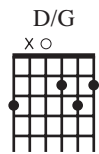

Oo Oo Oo

VERSES

Chords: D, G/D, D, A/D, G/D, G, A

Melody (a tempo)

1. I dream of a morn-ing in _____ bright _____ with _____ sun - shine. And
2. I dream of a win-ter's night, _____ fair and calm, streets are dark, but all are home, and
3. I dream of a night when all _____ slum - ber safe, _____ warm and fed, and
4. I dream of a morn-ing when all _____ are dry, wiped a - way from sor-row's eyes, and

Chords: D, G/D, D, A/D, G/D, Em7, A

1. here in the heart of this _____ ver - y _____ land, God's de-light, _____ hand in hand,
2. wear-y, but thank-ful, for an - oth - er _____ day: _____ chance to work, _____ love and pray.
3. rise to a day of pos - si - bil - i - ty _____ each one loved, _____ each one free.
4. all of the lone - ly and all _____ the _____ pod _____ dance and sing and weep no more.

**Optional Solo/Cantor ad lib.*

peace. Oh, let us pray, let us pray for

Oh, let us work, oh, let us pray, oh, let us live for peace.

D D/G Bm G A D

Oo Oo

*Soloist or Cantor may sing or speak invocations over harmony.