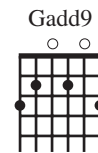

Oo Oo Oo

VERSES

Chords: D, G/D, D, A/D, G/D, G, A

Melody (a tempo)

1. I dream of a morn-ing in _____ bright _____ with _____ sun - shine. And
2. I dream of a win-ter's night, _____ fair and calm, streets are dark, but all are home, and
3. I dream of a night when all _____ slum - ber safe, _____ warm and fed, and
4. I dream of a morn-ing when all _____ are dry, wiped a - way from sor-row's eyes, and

Chords: D, G/D, D, A/D, G/D, Em7, A

1. here in the heart of this _____ ver - y _____ land, God's de-light, _____ hand in hand,
2. wear-y, but thank-ful, for an - oth - er _____ day: _____ chance to work, _____ love and pray.
3. rise to a day of pos - si - bil - i - ty _____ each one loved, _____ each one free.
4. all of the lone - ly and all _____ the _____ pod _____ dance and sing and weep no more.

**Optional Solo/Cantor ad lib.*

peace. Oh, let us pray, let us pray for

Oh, let us work, oh, let us pray, oh, let us live for peace.

D D/G Bm G A D

Oo Oo

*Soloist or Cantor may sing or speak invocations over harmony.