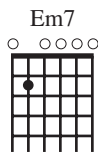

Oo Oo Oo

VERSES

Chords: D, G/D, D, A/D, G/D, G, A

Melody (a tempo)

1. I dream of a morn-ing in _____ bright _____ with _____ sun - shine. And
2. I dream of a win-ter's night, _____ fair and calm, streets are dark, but all are home, and
3. I dream of a night when all _____ slum - ber safe, _____ warm and fed, and
4. I dream of a morn-ing when all _____ are dry, wiped a - way from sor-row's eyes, and

Chords: D, G/D, D, A/D, G/D, Em7, A

1. here in the heart of this _____ ver - y _____ land, God's de-light, _____ hand in hand,
2. wear-y, but thank-ful, for an - oth - er _____ day: _____ chance to work, _____ love and pray.
3. rise to a day of pos - si - bil - i - ty _____ each one loved, _____ each one free.
4. all of the lone - ly and all _____ the _____ pod _____ dance and sing and weep no more.

**Optional Solo/Cantor ad lib.*

peace. Oh, let us pray, let us pray for

Oh, let us work, oh, let us pray, oh, let us live for peace.

D D/G Bm G A D

Oo Oo

*Soloist or Cantor may sing or speak invocations over harmony.