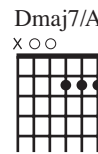

Oo Oo Oo

VERSES

Chords: D, G/D, D, A/D, G/D, G, A

Melody (a tempo)

1. I dream of a morn-ing in _____ bright _____ with _____ sun - shine. And
2. I dream of a win-ter's night, _____ fair and calm, streets are dark, but all are home, and
3. I dream of a night when all _____ slum - ber safe, _____ warm and fed, and
4. I dream of a morn-ing when all _____ are dry, wiped a - way from sor-row's eyes, and

Chords: D, G/D, D, A/D, G/D, Em7, A

1. here in the heart of this _____ ver - y _____ land, God's de-light, _____ hand in hand,
2. wear-y, but thank-ful, for an - oth - er _____ day: _____ chance to work, _____ love and pray.
3. rise to a day of pos - si - bil - i - ty _____ each one loved, _____ each one free.
4. all of the lone - ly and all _____ the _____ pod _____ dance and sing and weep no more.

**Optional Solo/Cantor ad lib.*

peace. Oh, let us pray, let us pray for

Oh, let us work, oh, let us pray, oh, let us live for peace.

D D/G Bm G A D

Oo Oo

*Soloist or Cantor may sing or speak invocations over harmony.