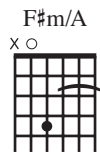

Oo Oo Oo

VERSES

Chords: D, G/D, D, A/D, G/D, G, A

Melody (a tempo)

1. I dream of a morn-ing in _____ bright _____ with _____ sun - shine. And
2. I dream of a win-ter's night, _____ fair and calm, streets are dark, but all are home, and
3. I dream of a night when all _____ slum - ber safe, _____ warm and fed, and
4. I dream of a morn-ing when all _____ are dry, wiped a - way from sor-row's eyes, and

**Optional Solo/Cantor ad lib.*

peace. Oh, let us pray, let us pray for

Oh, let us work, oh, let us pray, oh, let us live for peace.

D D/G Bm G A D

Oo Oo

*Soloist or Cantor may sing or speak invocations over harmony.