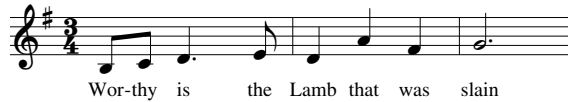

Worthy Is the Lamb

Ricky Manalo, CSP

Edition # 30125677

Intro

| G | D/F# | Em | G/D |
| C | G/B | Am7 | D7 | || *Verse 2*

Refrain 1

G D/F# Em G/D
Worthy is the Lamb that was slain
C G/B Am7 D7
to receive honor and glo - ry.
G D/F# Em G/D
Worthy are the ones who believe
Am7 D7 C/G G C/G
to receive the goodness of God.

Verse 1

Csus2(#4) C G
Worthy are you, O Paschal Lamb.
Csus2(#4) C G
Wisdom and strength belong now to you.
D/F# Em G/D Am7 G/B
You laid down your life and died upon the cross:
C D7 C/G G C/E D
we've become a people of hope.