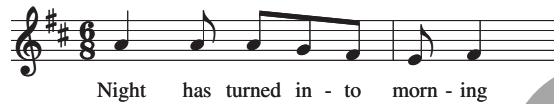

Alleluia! He Is Risen

Bob Hurd

Edition # 30147761

Intro

| D | | | ||

Verse 1

D D/C
Night has turned into morning,
G/B A7sus4
tears of grief have turned to joy.
D D/C
Death has lost its dominion,
G/B
now our life is hidden with
Gm/Bb A
Christ in God.

Refrain 1

NC G D Asus4 A G/B A/C# D
Al-le-lu-ia! He is ris - en!
G D A Bm Bm/A
Sign of God's un-failing love.
Em A G G/F# Em7 A
Al-le-lu - ia!

Verse 2

D D/C
Now the stone once rejected
G/B A7sus4
has become the cornerstone.
D D/C
We behold it with wonder
G/B
and rejoice to see what our
Gm/Bb A
God has done.